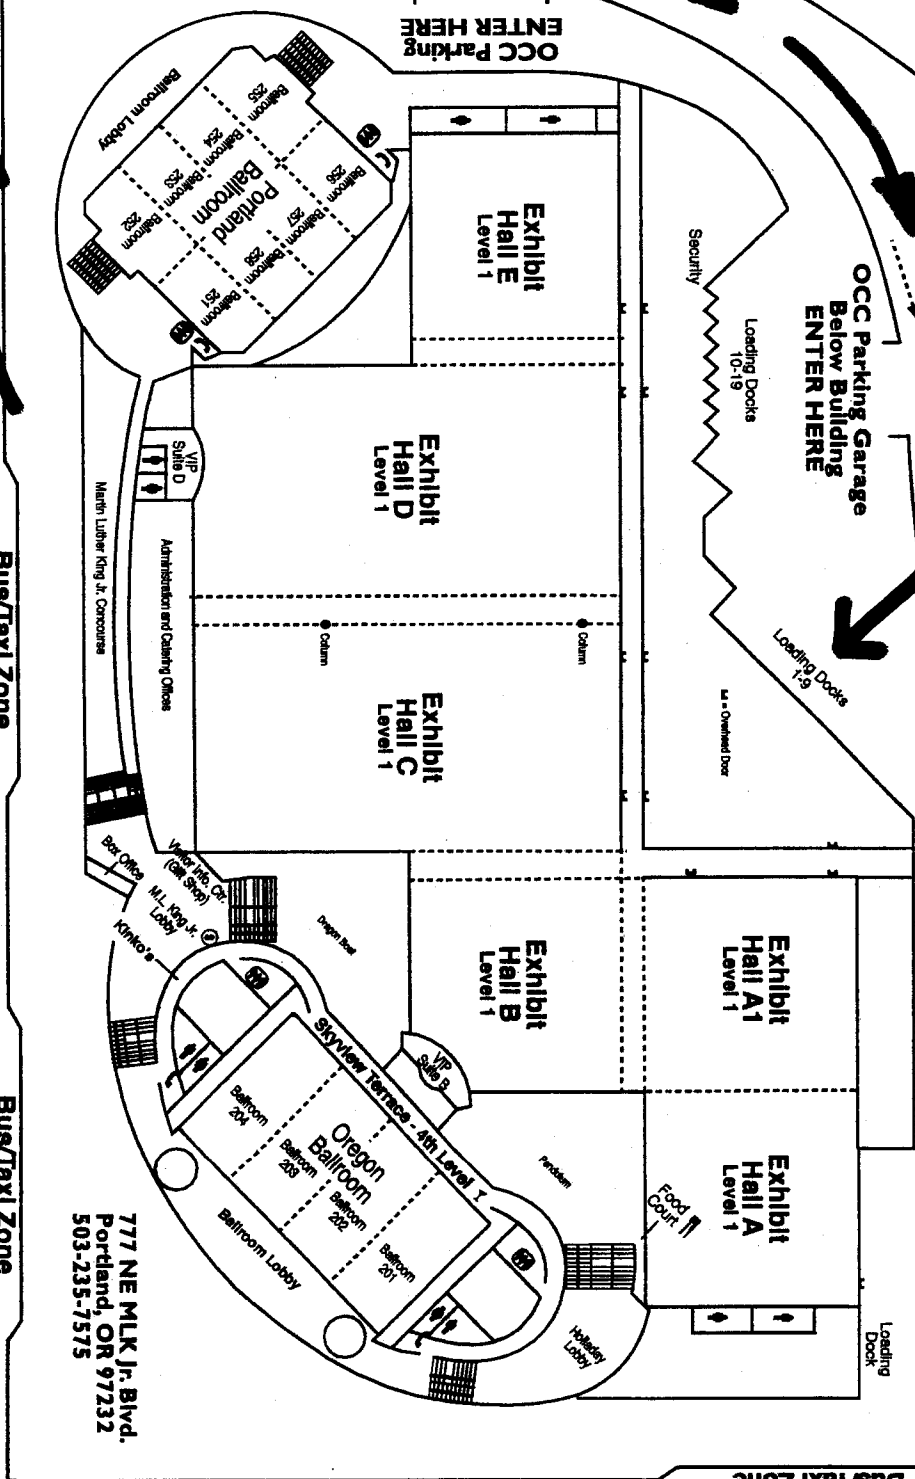

Interstate 5

1-5 Northbound off-ramp

N

First Ave.

OCC Parking Garage  
Below Building  
ENTER HERE

OCC Parking  
ENTER HERE

777 NE MLK Jr. Blvd.  
Portland, OR 97232  
503-235-7575

"MAX"-Metropolitan Area Rapid Transit-Public Transportation

Convention Center  
MAX stop

Holladay St.

Bus/Taxi Zone

Martin Luther King Jr. Blvd.

Bus/Taxi Zone

Hoyt St.

Irving St.

Oregon St.

Pacific St.